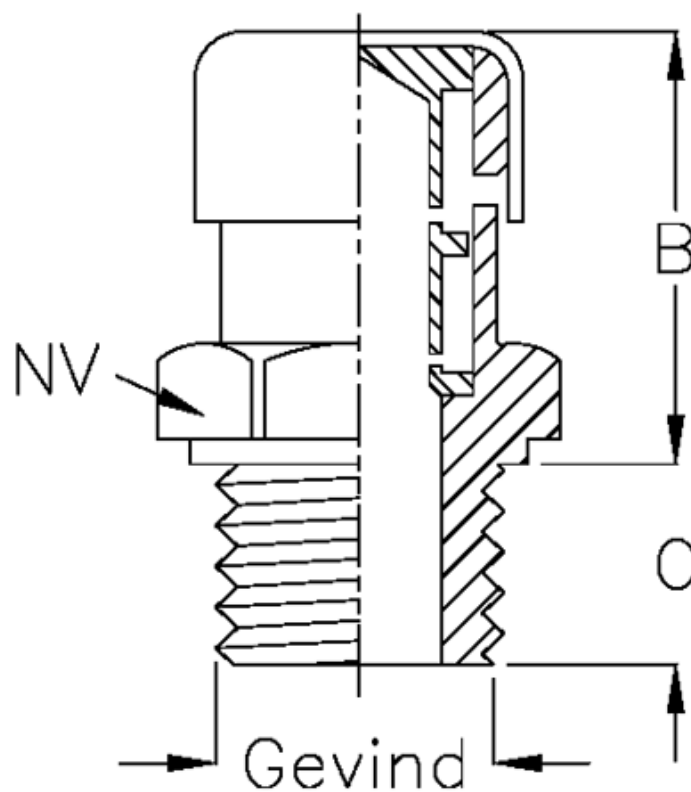

Data Sheet

Article number: 21301247

Description: Breather plug w/labyrinth
Type 30A G 3/8

Measures

B = 19

C = 9

NV = 20

Thread = 3/8 GAS